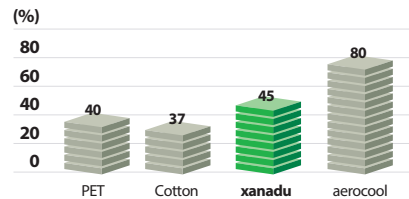

xanadu provides comfort with its excellent stretchability and absorbs and evaporates moisture quickly by capillary effect.

[Characteristics]

- Comfortable Stretch & Recovery
- Excellent color Fastness, compared to spandex
- Wrinkle Resistance
- Quick Sweat Absorbing & Drying
- Comfort & Easy Care

[Specifications]

ITEM	DENIER	FILA	LUSTER
SDY	40	18	SD
	50	36	
	75	36	
	150	72	
	300	144	

[Quick-absorbing & quick-drying function]

< Quick Absorption >

< Quick Drying >

[Elastic polyester conjugate fiber]

xanadu is the new developed fiber with unique properties of comfort and fit which gives freedom of movement.