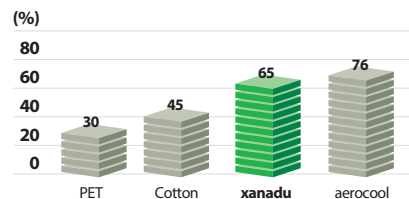

xanadu provides comfort with its excellent stretchability and absorbs and evaporates moisture quickly by capillary effect.

[Characteristics]

- Comfortable Stretch & Recovery
- Excellent color Fastness, compared to spandex
- Wrinkle Resistance
- Quick Sweat Absorbing & Drying
- Comfort & Easy Care

[Specifications]

ITEM	DENIER	FILA	LUSTER
SDY	40	18	SD
	50	36	
	75	36	
	150	72	
	300	144	

[Quick-absorbing & quick-drying function]

< Quick Absorption >

< Quick Drying >

[Elastic polyester conjugate fiber]

xanadu is the new developed fiber with unique properties of comfort and fit which gives freedom of movement.