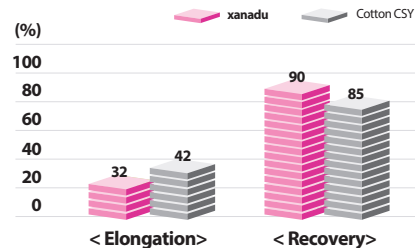

[Specifications]

ITEM	DENIER	FILA	LUSTER
SDY	40	18	SD
	50	36	
	75	36	
	150	72	
	300	144	

[Quick-absorbing & quick-drying function]

< Quick Absorption >

< Quick Drying >

[Elastic polyester conjugate fiber]

xanadu is the new developed fiber with unique properties of comfort and fit which gives freedom of movement.

< Elongation >

< Recovery >

[Tag]